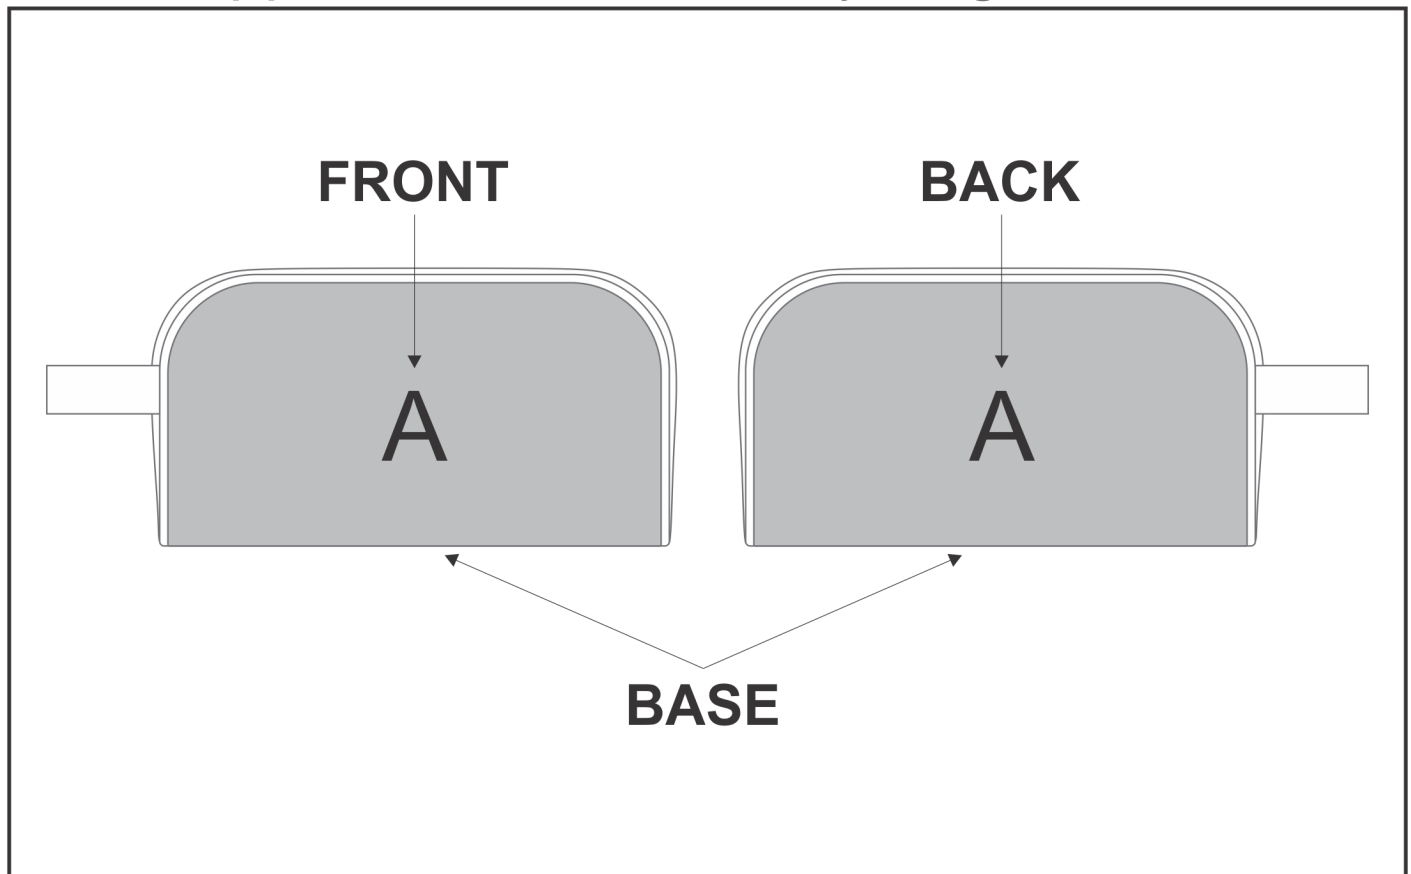

SG-HP-68-G

PPS Hoppla Somerset Toiletry Bag

Need to know:

- Includes 1-Position Sublimation (setup fees apply)
- **Please Note: We cannot guarantee 100% logo Alignment on all Brandable Panels.**

Branding Options:

Position A

1. Custom Sublimation A (CPSUB-A)
Full Colour
Size: 257mm wide x 385mm high